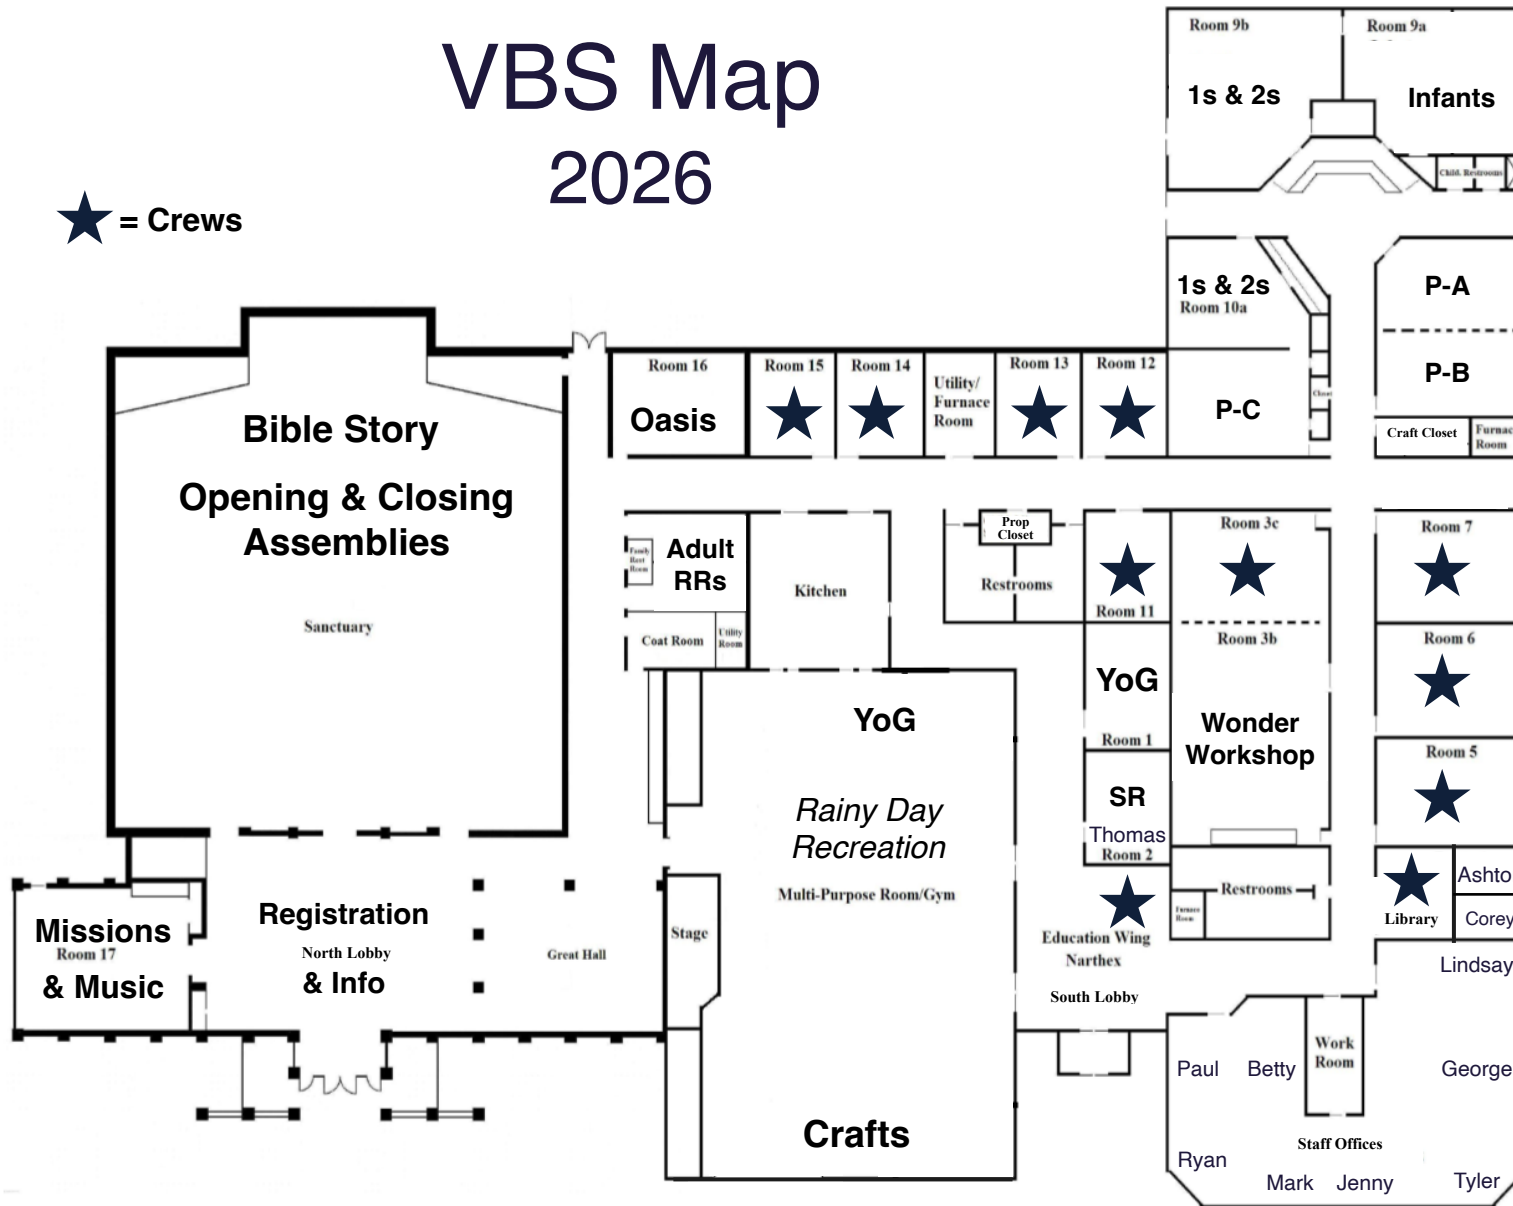

# VBS Map 2026

★ = Crews

Recreation

CW